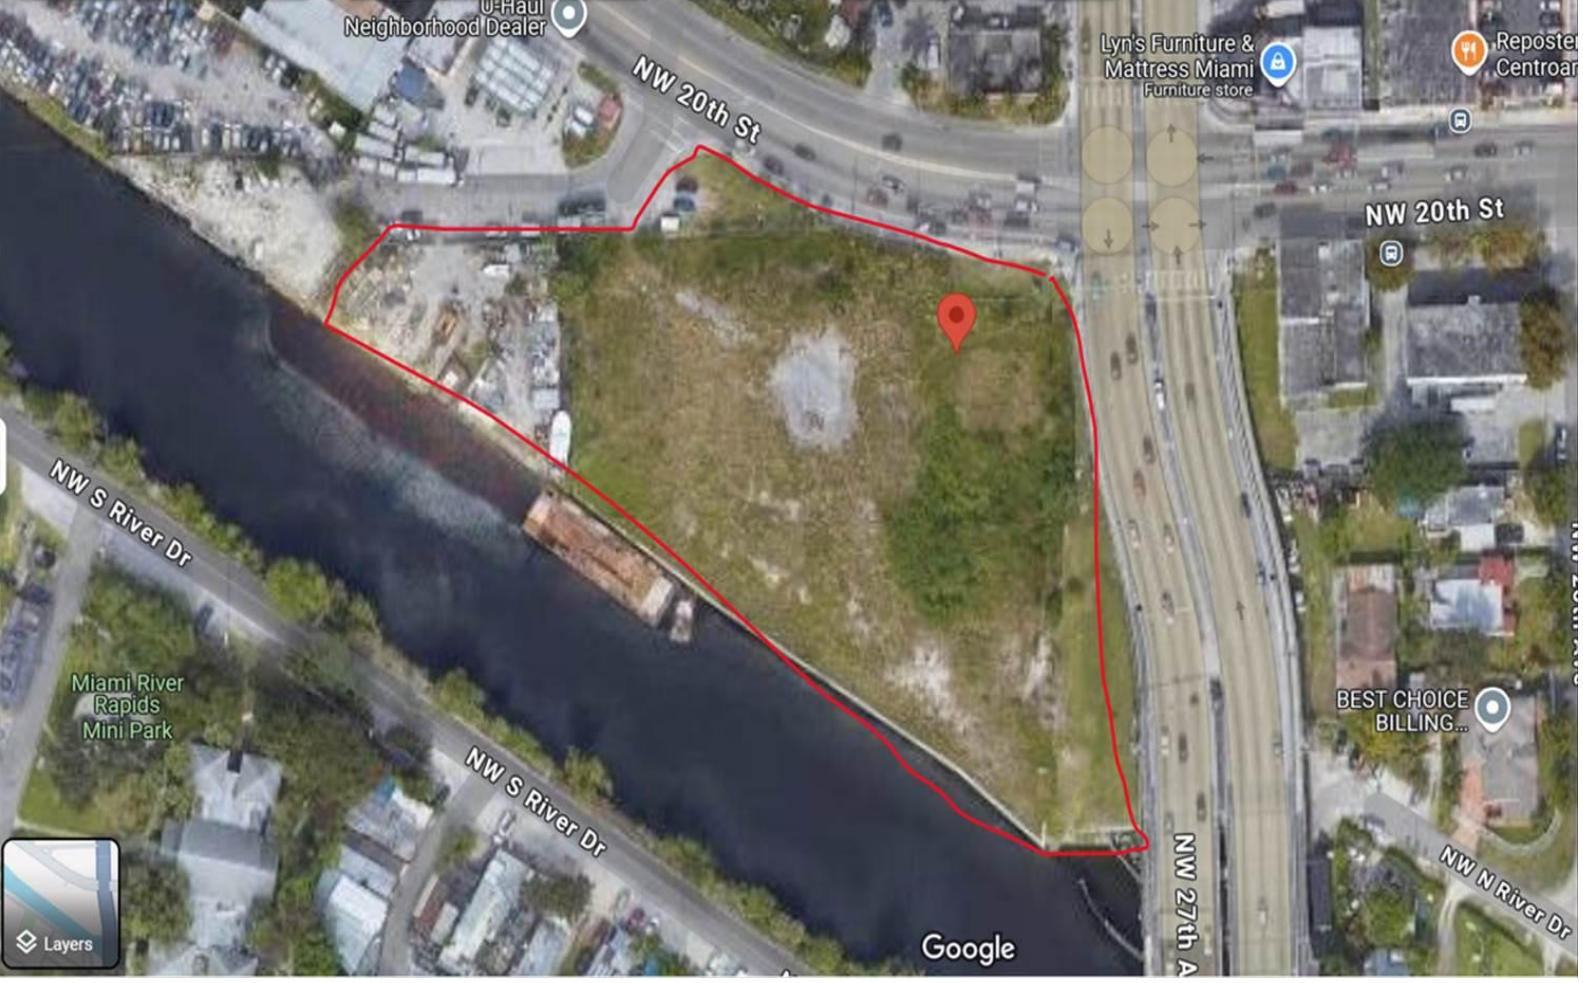

- Restaurants
- Hotels
- Things to do
- Transit
- Parking
- Pharmacies
- ATMs

U-Haul Neighborhood Dealer

Lyn's Furniture & Mattress Miami Furniture store

Reposter Centroar

NW 20th St

NW 20th St

NW S River Dr

Miami River Rapids Mini Park

NW S River Dr

NW 27th A

BEST CHOICE BILLING...

NW N River Dr

Google